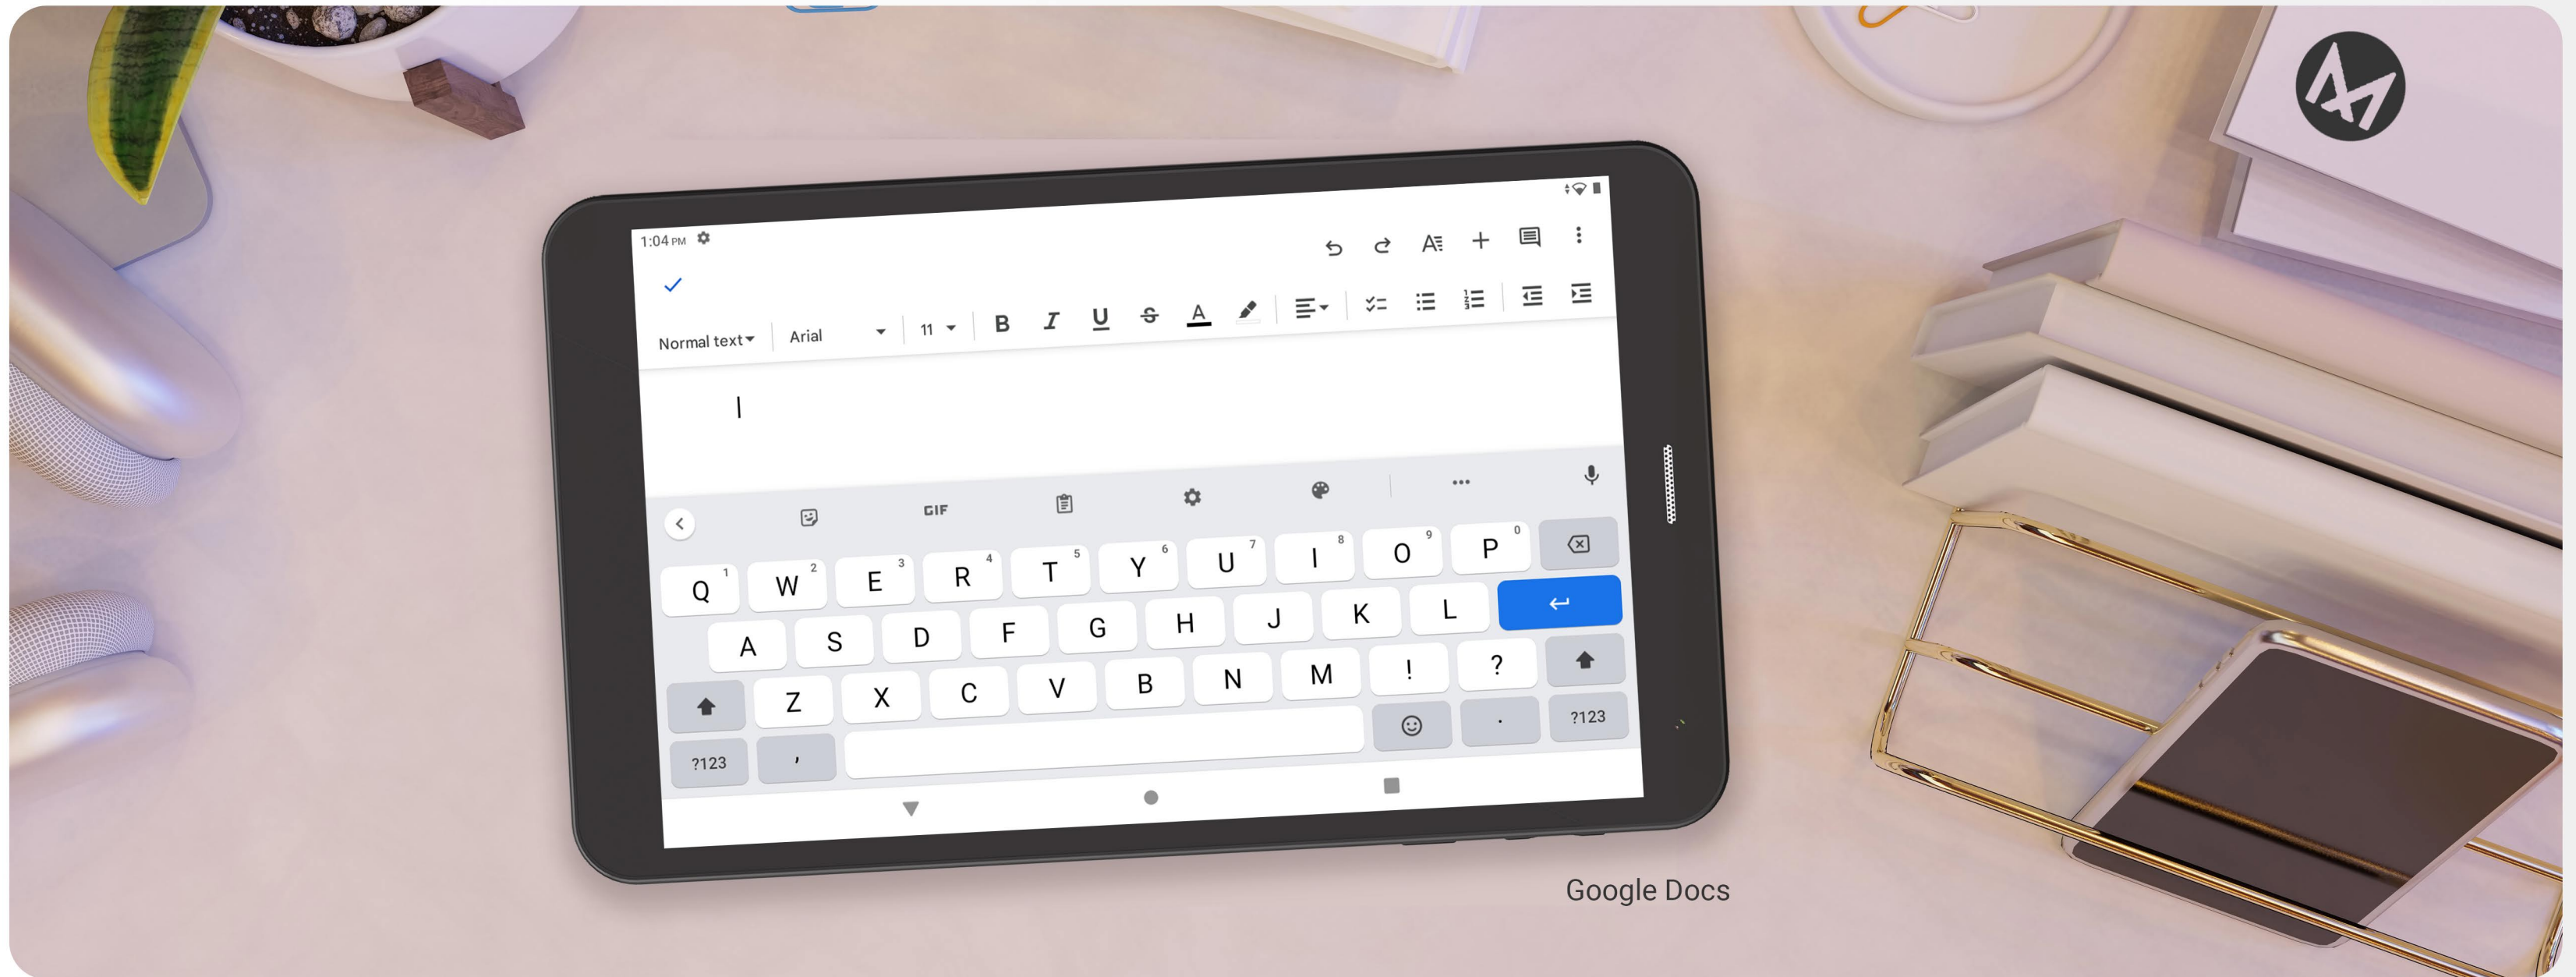

NITRO 8

Powerful. Elegantly Designed.

NITRO 8

MESMERIZING DISPLAY

8.0" IPS

PERFORMANCE

School. Work. Entertainment.

Ready to take on any task. School Assignments,
Work projects, or to create your visions.